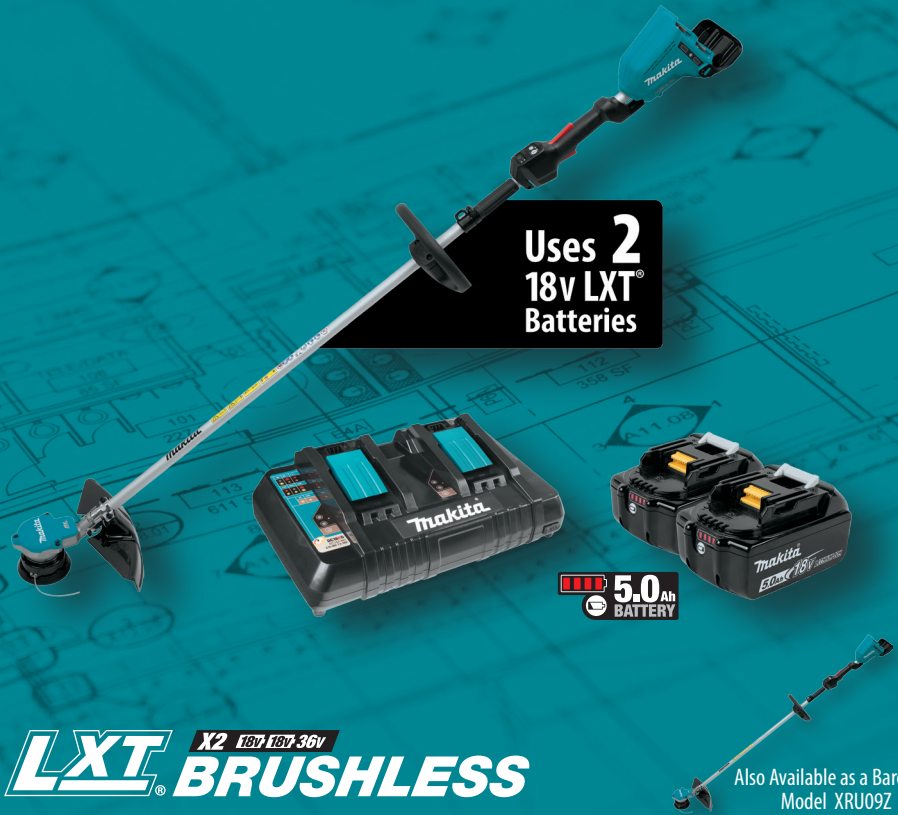

Uses 2 18v LXT® Batteries

5.0 Ah BATTERY

LXT® X2 18V 18V 36V **BRUSHLESS**

Also Available as a Bare Tool Model XRU09Z

FEATURES

- Bump and Feed trimmer head rotates the same counterclockwise direction as professional grade trimmers
- Zero emissions and reduced maintenance; no need for gas or oil
- Reverse (clockwise) rotation system allows operator to quickly clear trimmer head of entangled grass and weeds
- Constant Speed Control minimizes reduction in rotation speed under load
- Direct-drive motor mounted directly on the trimmer head for increased efficiency and improved tool balance
- Efficient BL™ Brushless motor is electronically controlled to optimize battery energy use for up to 50% longer run time per charge

SPECIFICATIONS

Cutting Capacity (diameter)	13-3/4"
No Load Speed (2 spd)	5,000/6,500 RPM
Battery	2X 18V LXT® Lithium-Ion
Overall Length	69"
Net Weight (with battery)	9.9 lbs.
Shipping Weight	19.5 lbs.
UPC Code (XRU09PT)	088381-847636
UPC Code (XRU09Z)	088381-813075

STANDARD EQUIPMENT

XRU09PT

- (2) 18V LXT® Lithium-Ion 5.0Ah Batteries (BL1850B)
- 18V LXT® Lithium-Ion Dual Port Charger (DC18RD)

XRU09Z

- Tool Only - battery and charger sold separately

OPTIONAL ACCESSORIES

- 18V LXT® Lithium-Ion 3.0Ah Battery (BL1830B)
- 18V LXT® Lithium-Ion 4.0Ah Battery (BL1840B)
- 18V LXT® Lithium-Ion Rapid Optimum Charger (DC18RC)
- 18V LXT® Lithium-Ion Dual Port Rapid Optimum Charger (DC18RD)
- 18V LXT® Lithium-Ion 4-Port Charger (DC18SF)

All specifications subject to change without prior notice. All models and accessories subject to stock on hand. The Makita Teal Color is the trade dress of Makita Corporation and is protected under common law and registered with the U.S. Patent and Trademark Office

Makita offers a wide variety of accessories. For a complete listing, please refer to the Makita General Catalog or visit our website at makitatools.com, or call 1-800-4MAKITA.