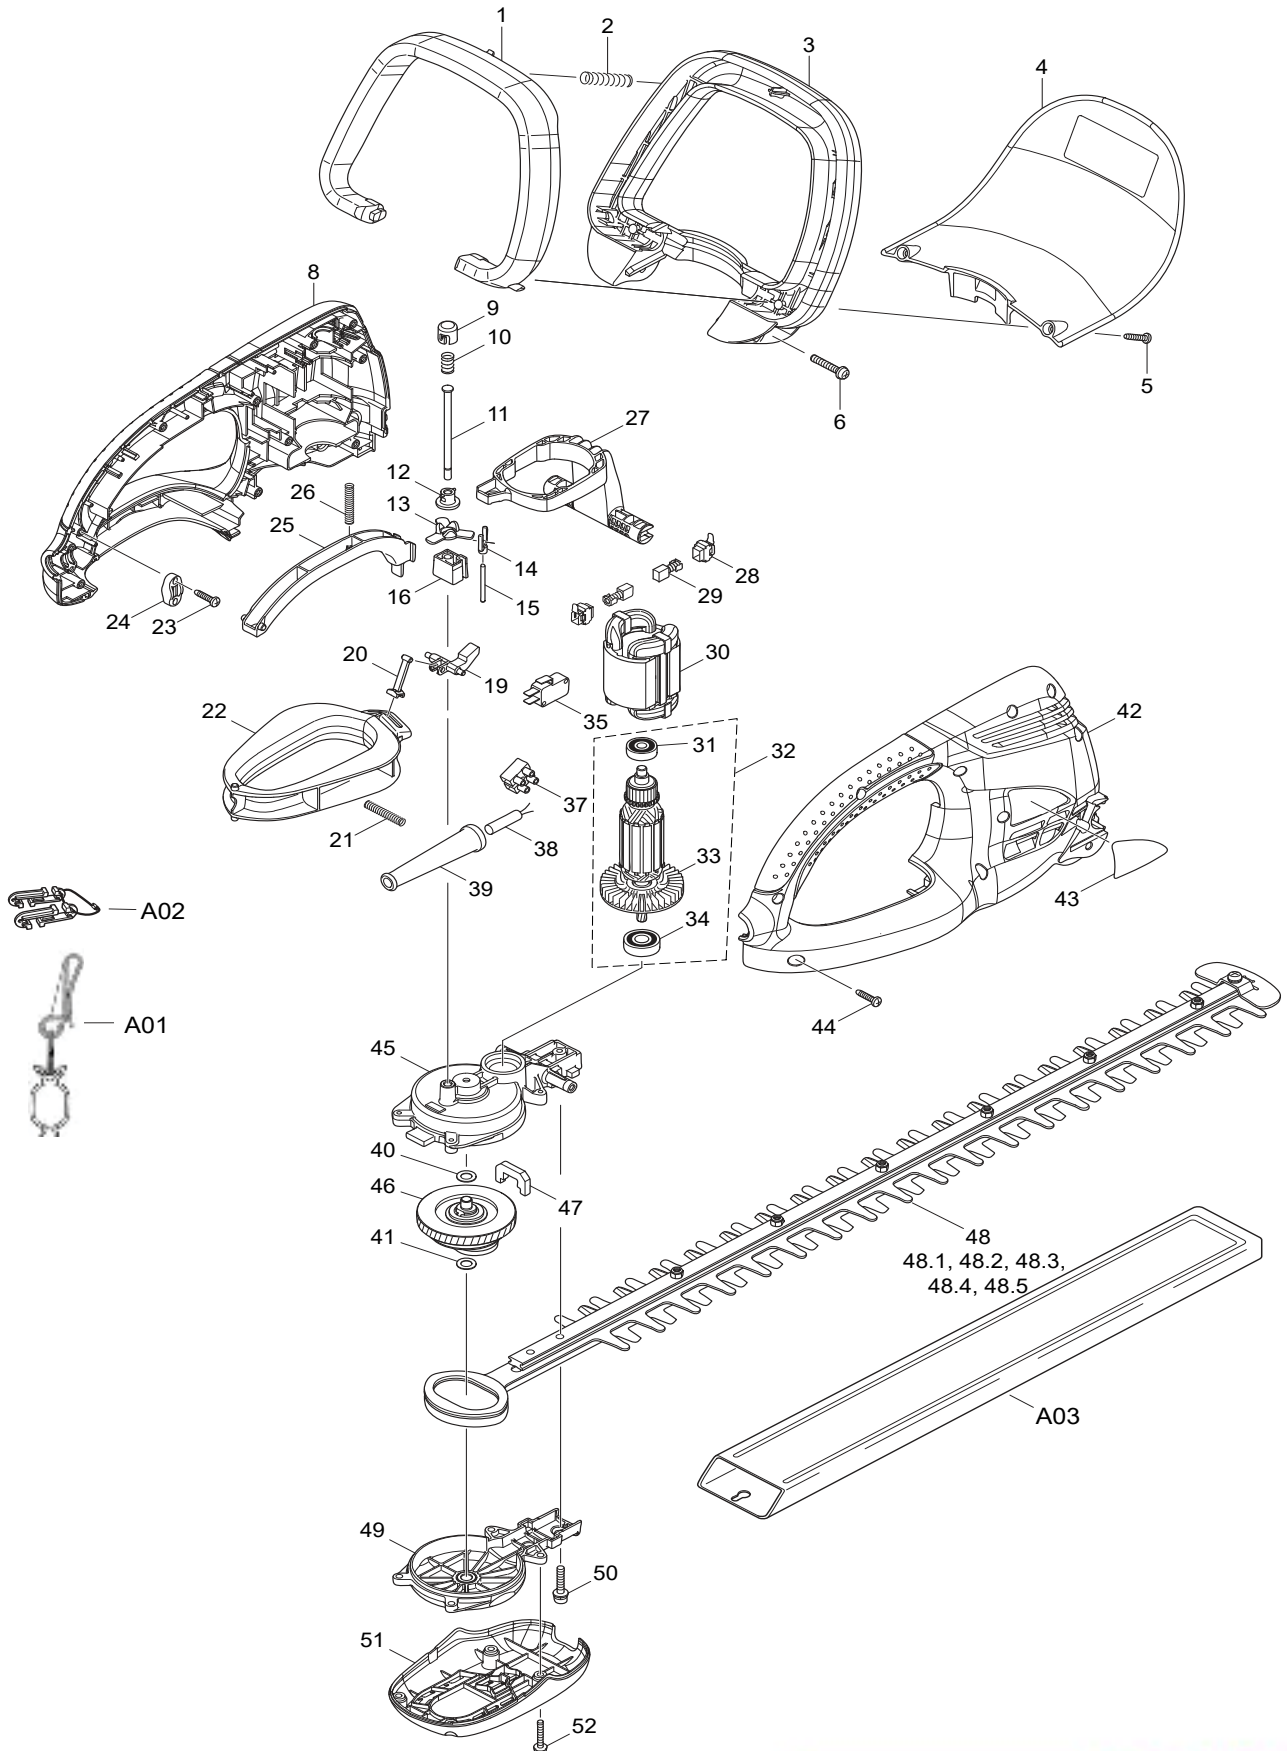

PARTS BREAKDOWN

UH6570

HT-365

UH-6570
HT-365

1

Armature, Motor Housing,
Handle, Blade, Gear Box

Products with multiple versions are listed in subsiding order with the newest version on top not indented.

Section	Fig. No.	Part No.	Description	UH6570	HT-365	Tech Bulletin	Notes
1	1	450444-8	SWITCH LEVER B	1	1		
1	2	233157-4	COMPRESSION SPRING 9	1	1		
1	3	450442-2	FRONT GRIP	1	1		
1	4	158912-2	PROTECTOR COMPLETE	1	1		
1	5	265995-6	TAPPING SCREW 4X18	2	2		
1	6	911253-5	PAN HEAD SCREW M5X30	2	2		
1	8	188567-9	HOUSING SET, BLUE INC 42	1			MAKITA INC 42
1	8	188568-7	HOUSING SET, RED INC 42		1		DOLMAR DISCONTINUED
1	9	417740-7	INSULATION CAP	1	1		
1	10	233288-9	COMPRESSION SPRING 8	1	1		
1	11	268077-3	PIN 5	1	1		
1	12	417727-9	CAP HOLDER	1	1		
1	13	417736-8	LIFTER	1	1		
1	14	417735-0	PUSHER CAP	1	1		
1	15	268237-7	ROD 3	1	1		
1	16	417781-3	PIN HOLDER	1	1		
1	19	417737-6	LINK	1	1		
1	20	417739-2	ROD	1	1		
1	21	233156-6	COMPRESSION SPRING 5	1	1		
1	22	417731-8	SWITCH LEVER C	1	1		
1	23	265995-6	TAPPING SCREW 4X18	2	2		
1	24	687063-9	STRAIN RELIEF	1	1		
1	25	450443-0	SWITCH LEVER A	1	1		
1	26	233156-6	COMPRESSION SPRING 5	1	1		
1	27	450488-8	LEVER	1	1		
1	28	643935-8	BRUSH HOLDER	2	2		
1	29	CB407	CARBON BRUSH SET, 195007-0	1	1		
1	30	621731-4	FIELD 115V	1	1		
1	31	960-101-074	BALL BEARING 627ZZ	1	1		
1	32	515736-3	ARMATURE ASSEMBLY 115V	1	1		INC 31, 33, 34
1	33	241850-6	FAN 60	1	1		
1	34	211097-6	BALL BEARING 6000LLB	1	1		
1	34	211062-5	BALL BEARING 6000ZZ	1	1		