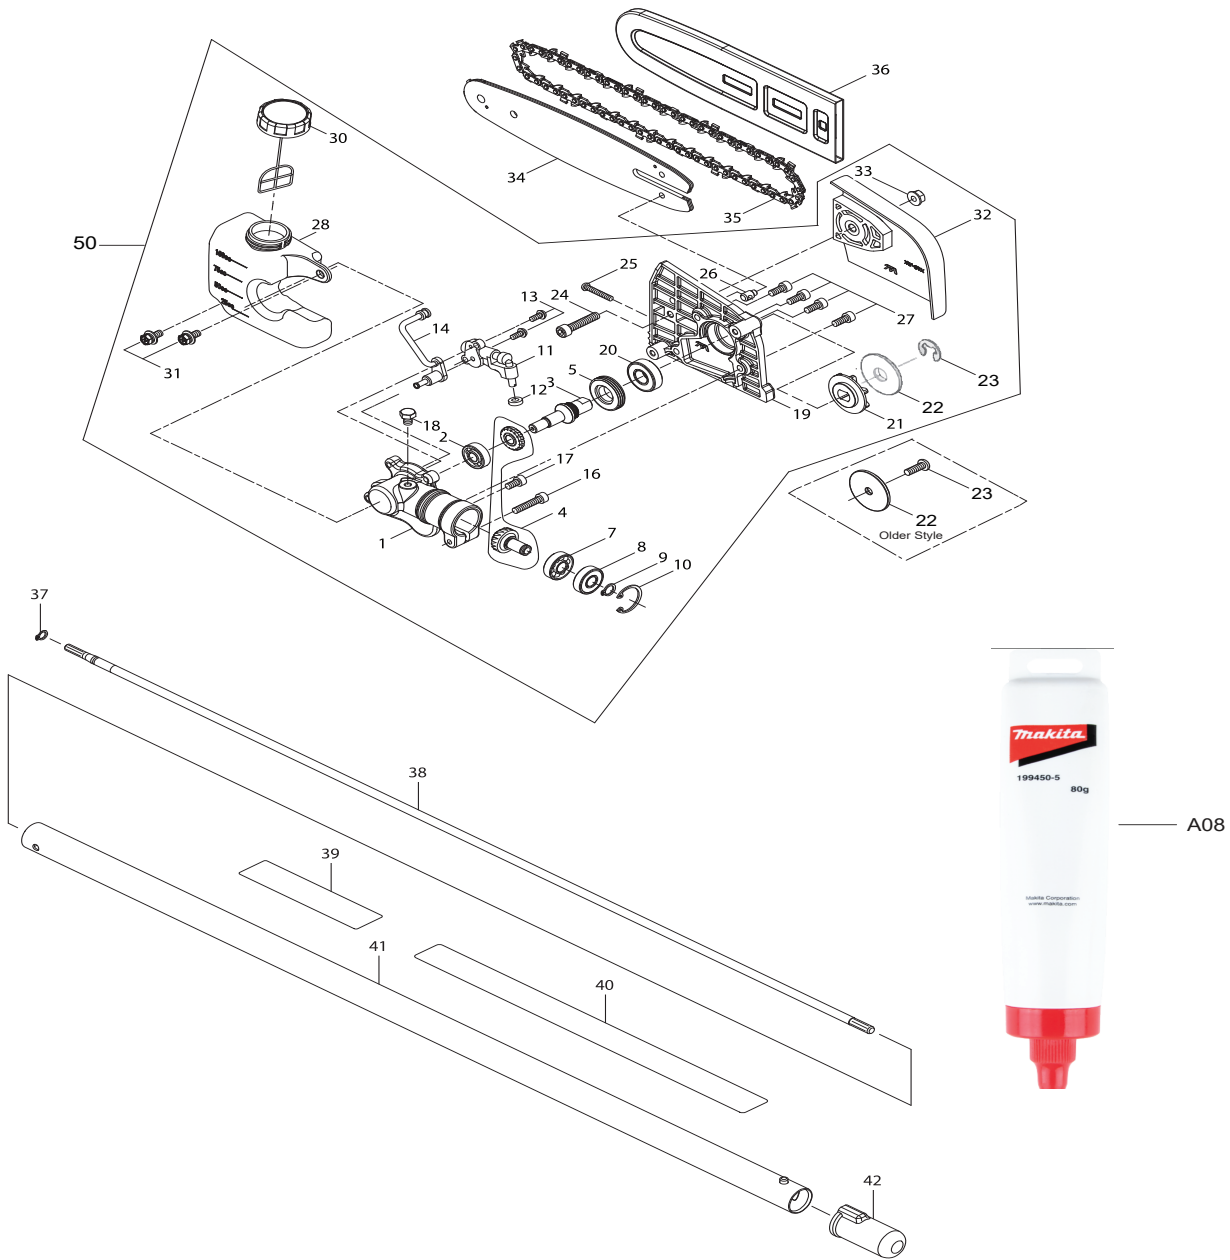

**EY401MP**  
**PS-CS1**

Products with multiple versions are listed in subsiding order with the newest version on top not indented.

Section	Fig. No.	Part No.	Description	EY401MP	PS-CS1	Tech Bulletin	Notes
1	1	XTM0000001	GEAR CASE A	1	1		
1	2	XTM0000002	BALL BEARING 608	1	1		
1	3	XTM0000030	GEAR SHAFT	1	1	C6353	OCT 2018>
1	3	XTM0000024	GEAR SHAFT	1	1	C6353	<OCT 2018
1	4	XTM0000004	BEVEL GEAR SHAFT	1	1		
1	5	XTM0000005	WORM WHEEL	1	1		
1	7	XTM0000006	BALL BEARING 609	1	1		
1	8	XTM0000007	BALL BEARING 609Z	1	1		
1	9	961005-4	RETAINING RING S-9	1	1		
1	10	962103-7	RETAINING RING R-24	1	1		
1	11	XTM0000025	OIL PUMP	1	1		
1	12	XTM0000009	SEAL	1	1		
1	13	911111-5	PAN HEAD SCREW M4X10	2	2		
1	14	XTM0000010	OIL PIPE ASSY	1	1		
1	16	922242-5	HEX. SOCKET HEAD BOLT M5X25	1	1		
1	17	922207-7	HEX. SOCKET HEAD BOLT M5X10	1	1		
1	18	XTM0000011	HB BOLT 6X8	1	1		
1	19	XTM0000027	GEAR CASE B	1	1		
1	20	XTM0000013	BALL BEARING 6001DDW	1	1		
1	21	XTM0000014	SPROCKET	1	1		
1	22	XTM0000031	SPROCKET WASHER	1	1	C6353	OCT 2018>
1	22	XTM0000015	SPROCKET WASHER	1	1	C6353	>OCT 2018
1	23	XTM0000032	E-CLIP	1	1	C6353	OCT 2018>
1	23	XTM0000016	H.S. BOTTOM HEAD SCREW M6X15	1	1	C6353	<OCT 2018
1	24	922352-8	HEX. SOCKET HEAD BOLT M6X30	1	1	C6353	>OCT 2018
1	25	XTM0000017	ADJUSTER SCREW M4X25	1	1		<OCT 2018
1	26	XTM0000018	ADJUSTER	1	1		
1	27	922212-4	HEX SOCKET HEAD BOLT M5X12	4	4		
1	28	XTM0000019	OIL TANK ASS'Y	1	1		
1	30	XTM0000020	TANK CAP ASS'Y	1	1		
1	31	XTM0000021	H.S.H. BOLT M5X12SW	2	2		
1	32	XTM0000022	CHAIN COVER	1	1		
1	33	XTM0000023	FLANGE NUT M6	1	1		
1	34	E-00050	GUIDE BAR 10	1			
1	34	165700-0	GUIDE BAR 10		1		